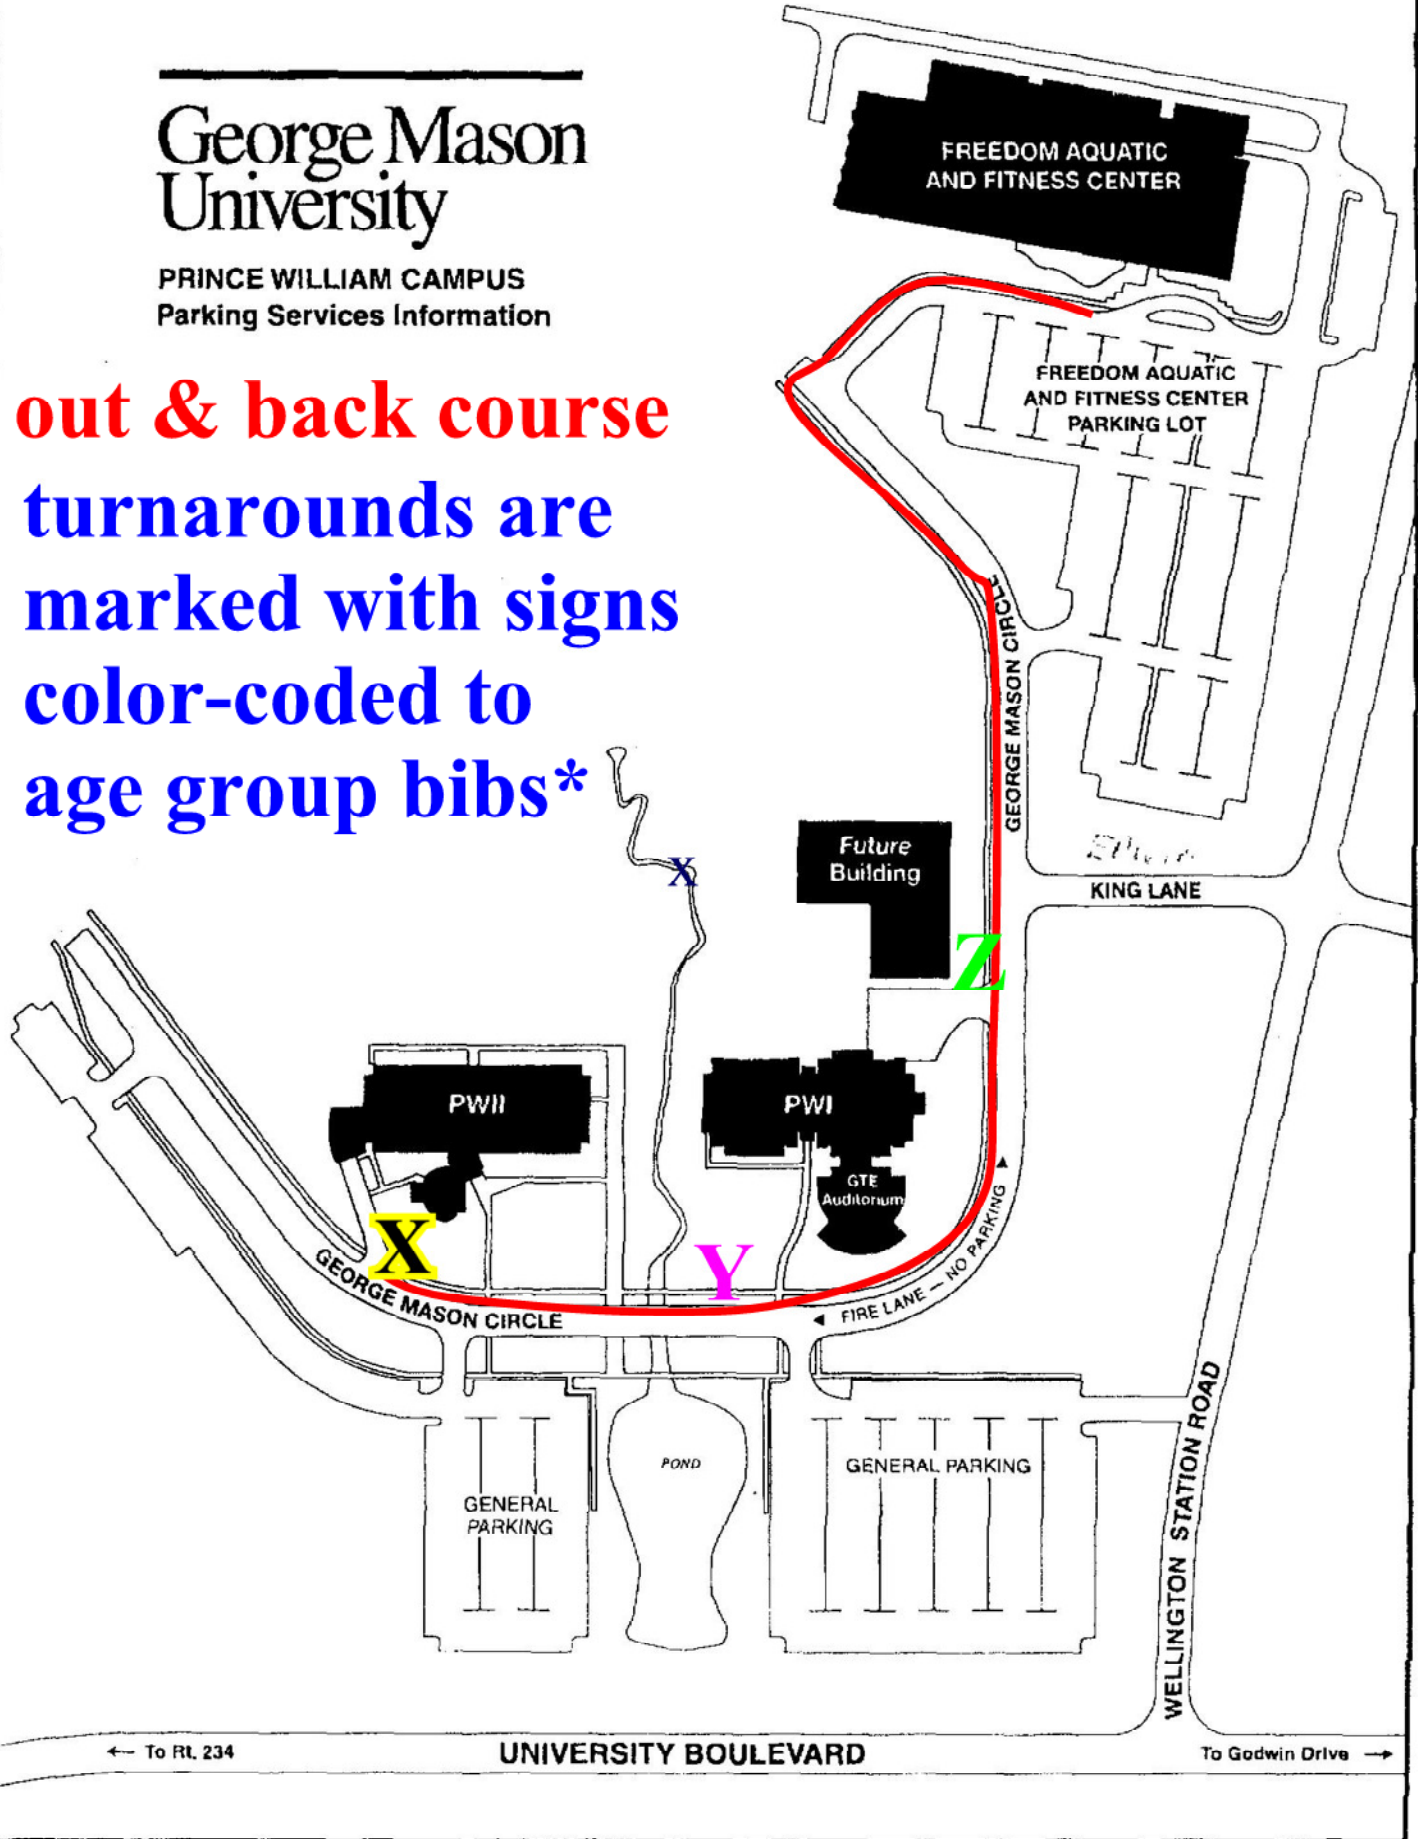

Kids Tri Too

RUN COURSE

George Mason University

PRINCE WILLIAM CAMPUS
Parking Services Information

out & back course
turnarounds are
marked with signs
color-coded to
age group bibs*

*x will be yellow (12-14); y will be pink (9-11); z will be green (6-8)